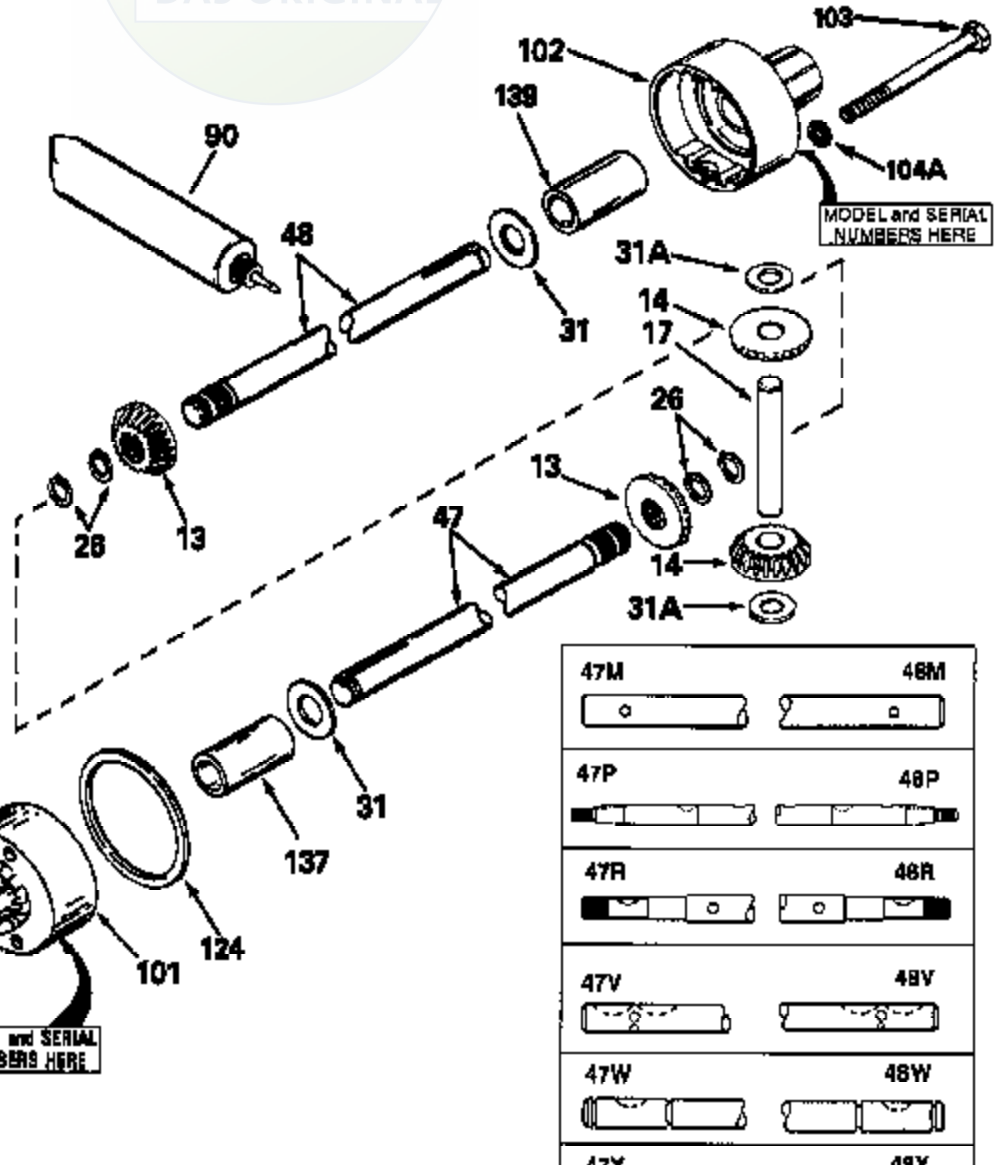

JOIST

SICHER IST DAS:
DAS ORIGINAL

Ref #	Part Number	Qty	Description
13	778130		Bevel Gear (16 teeth-steel)
14	778131		Pinion Gear (16 teeth-steel)
17	786040		Pin, Drive
26	792018		Ring, Retaining
31A	780096		Washer, Thrust
31	780045		Washer (1" ID x 1-1/2 OD x 1/16" thick)
47V	774316		Axle (6-11/16" long)
48V	774316		Axle (6-11/16" long)
82	786043		Sprocket. No Teeth 54. O.D. 8.823
82	786051		Sprocket. No Teeth 60. O.D. 9.841
82	786070		Sprocket. No Teeth 48. O.D. 7.920
82	786041A		Sprocket. No Teeth 45. O.D. 7.389
82	786042		Sprocket. No Teeth 40. O.D. 6.650
90	788067B	100-159A Peerless	Grease (32 oz. bottle Bentonite grease)
101	774342		Differential Carrier Hsg (Incl. 137)
102	774343		Differential Carrier Hsg (Incl. 139)
103	792041		Screw, 5/16-18 x 3-3/4"
104	792042		Nut, Lock, 5/16-18 (Use as required)
104A	792061		Washer, Flat, 5/16"
137	780110		Bushing (1" ID x 1-1/8" OD x 2" long)
139	780110		Bushing (1" ID x 1-1/8" OD x 2" long)