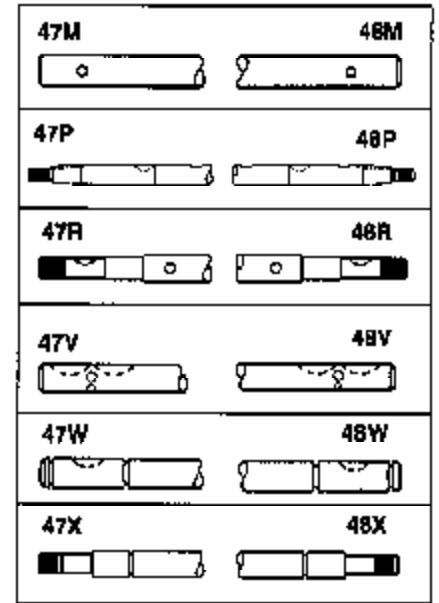

JOIST

SICHER IST DAS:
DAS ORIGINAL

Ref #	Part Number	Qty	Description
13	778130		Bevel Gear (16 teeth-steel)
14	778131		Pinion Gear (16 teeth-steel)
17	786040		Pin, Drive
26	792018		Ring, Retaining
31A	780096		Washer, Thrust
31	780045		Washer (1" ID x 1-1/2 OD x 1/16" thick)
47V	774316		Axle (6-11/16" long)
48V	774316		Axle (6-11/16" long)
82	786043		Sprocket. No Teeth 54. O.D. 8.823
82	786051		Sprocket. No Teeth 60. O.D. 9.841
82	786070		Sprocket. No Teeth 48. O.D. 7.920
82	786041A		Sprocket. No Teeth 45. O.D. 7.389
82	786042		Sprocket. No Teeth 40. O.D. 6.650
90	788067B	100-159A Peerless	Grease (32 oz. bottle Bentonite grease)
101	774342		Differential Carrier Hsg (Incl. 137)
102	774343		Differential Carrier Hsg (Incl. 139)
103	792041		Screw, 5/16-18 x 3-3/4"
104	792042		Nut, Lock, 5/16-18 (Use as required)
104A	792061		Washer, Flat, 5/16"
137	780110		Bushing (1" ID x 1-1/8" OD x 2" long)
139	780110		Bushing (1" ID x 1-1/8" OD x 2" long)