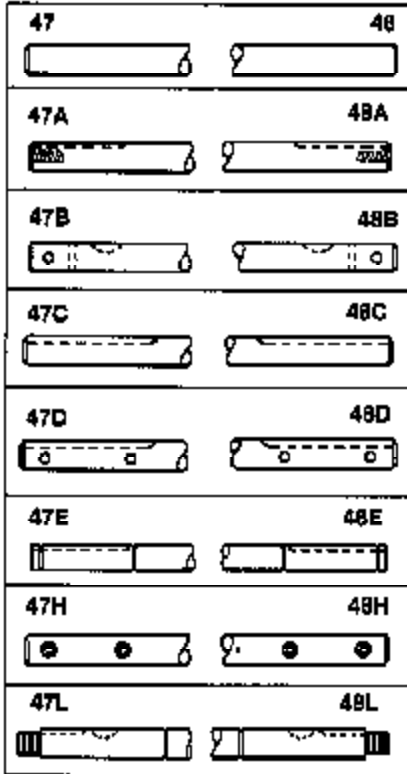

JOIST

SICHER IST DAS:
DAS ORIGINAL

Ref #	Part Number	Qty	Description
13	778130		Bevel Gear (16 teeth-steel)
14	778131		Pinion Gear (16 teeth-steel)
17	786040		Pin, Drive
26	792018		Ring, Retaining
31A	780096		Washer, Thrust
31	780045		Washer (1" ID x 1-1/2 OD x 1/16" thick)
47V	774316		Axle (6-11/16" long)
48V	774316		Axle (6-11/16" long)
82	786043		Sprocket. No Teeth 54. O.D. 8.823
82	786051		Sprocket. No Teeth 60. O.D. 9.841
82	786070		Sprocket. No Teeth 48. O.D. 7.920
82	786041A		Sprocket. No Teeth 45. O.D. 7.389
82	786042		Sprocket. No Teeth 40. O.D. 6.650
90	788067B	100-159A Peerless	Grease (32 oz. bottle Bentonite grease)
101	774342		Differential Carrier Hsg (Incl. 137)
102	774343		Differential Carrier Hsg (Incl. 139)
103	792041		Screw, 5/16-18 x 3-3/4"
104	792042		Nut, Lock, 5/16-18 (Use as required)
104A	792061		Washer, Flat, 5/16"
137	780110		Bushing (1" ID x 1-1/8" OD x 2" long)
139	780110		Bushing (1" ID x 1-1/8" OD x 2" long)